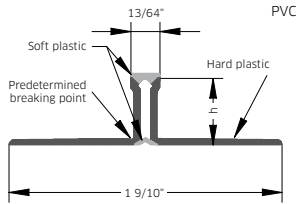

BLANKE FLOOREX

BLANKE FLOOREX is an expansion joint that provides tile edge protection while absorbing movement. The vertical legs of the BLANKE FLOOREX consist of a durable hard PVC while the upper and lower expansion zones are made with low-gloss PVC in colors that match grout joints for coordinated installations.

PVC 8.0 LIGHT GRAY

Joint width: 3/16 inch
Length: 8.0 feet Pack: 1 pc.

h/in.	Part no.	\$/pc.
1/32	315-509-09025	18.00
3/16	315-509-11025	18.91
1/2	315-509-12525	19.85

PVC 8.0 MEDIUM GRAY

Joint width: 3/16 inch
Length: 8.0 feet Pack: 1 pc.

h/in.	Part no.	\$/pc.
1/32	315-5095-09025	18.00
3/16	315-5095-11025	18.91
1/2	315-5095-12525	19.85

PVC 8.0 SAND GRAY

Joint width: 3/16 inch
Length: 8.0 feet Pack: 1 pc.

h/in.	Part no.	\$/pc.
1/32	315-5093-09025	18.00
3/16	315-5093-11025	18.91
1/2	315-5093-12525	19.85

PVC 8.0 ANTHRACITE

Joint width: 3/16 inch
Length: 8.0 feet Pack: 1 pc.

h/in.	Part no.	\$/pc.
1/32	315-5099-09025	18.00
3/16	315-5099-11025	18.91
1/2	315-5099-12525	19.85