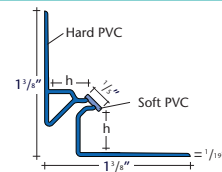

Blanke•CORNEX

(PVC)

The Blanke•CORNEX is an innovative expansion joint that provides an integrated movement joint where the floor tile meets a vertical tile surface. The Blanke•CORNEX has a vertical spacer on its upper edge to accept grout and a lower receptacle for easy placement of the floor tile. The vertical support edges consist of rigid PVC and the movement expansion zone is made from soft, very flexible PVC.

PVC ; light grey		
Width 3/16 inch (5 mm), Length 8.0 feet		
Pack : 1 piece		
h/in.	h/mm	Part No.
5/16 X 5/16	8 x 8	316-509-08025
3/8 X 3/8	10 x 10	316-509-10025

PVC; sand grey		
Width 3/16 inch (5 mm), Length 8.0 feet		
Pack : 1 piece		
h/in.	h/mm	Part No.
5/16 X 5/16	8 x 8	316-5093-08025
3/8 X 3/8	10 x 10	316-5093-10025

PVC; medium grey		
Width 3/16 inch (5 mm), Length 8.0 feet		
Pack : 1 piece		
h/in.	h/mm	Part No.
5/16 X 5/16	8 x 8	316-5095-08025
3/8 X 3/8	10 x 10	316-5095-10025

PVC, anthracite		
Width 3/16 inch (5 mm), Length 8.0 feet		
Pack : 1 piece		
h/in.	h/mm	Part No.
5/16 X 5/16	8 x 8	316-5099-08025
3/8 X 3/8	10 x 10	316-5099-10025

PVC, bahama beige		
Width 3/16 inch (5 mm), Length 8.0 feet		
Pack : 1 piece		
h/in.	h/mm	Part No.
5/16 X 5/16	8 x 8	316-5071-08025
3/8 X 3/8	10 x 10	316-5071-10025

- Advantages**
- Lower receptacle for easy placement of floor tile
 - Upper spacer for easy grouting
 - Only single movement joint color visible
 - Available in different colors
 - Color matched to Blanke•Surface Expansion Joint