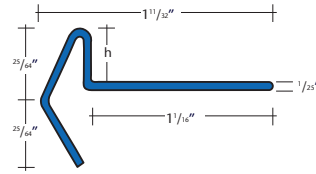

Blanke•Deco Stair Nose Profile

(Stainless steel)

The Blanke•Deco Stair Nose Profile combines an original contemporary design with the strength and beauty of stainless steel to form an exceptional trim for tiled stairs and counter tops.

Stainless steel; brushed

Length 8.0 feet

Pack: 2 pieces

h/in.	h/mm	Part No.
$\frac{3}{16}$	8.0	462-280-8025
$\frac{3}{8}$	10.0	462-280-1025
$\frac{1}{2}$	12.5	462-280-12525

Stainless steel; polished; 1.4301

Length 8.0 feet

Pack: 2 pieces

h/in.	h/mm	Part No.
$\frac{3}{16}$	8.0	462-286-8025
$\frac{3}{8}$	10.0	462-286-1025
$\frac{1}{2}$	12.5	462-286-12525

Polished profiles shipped with protective foil.